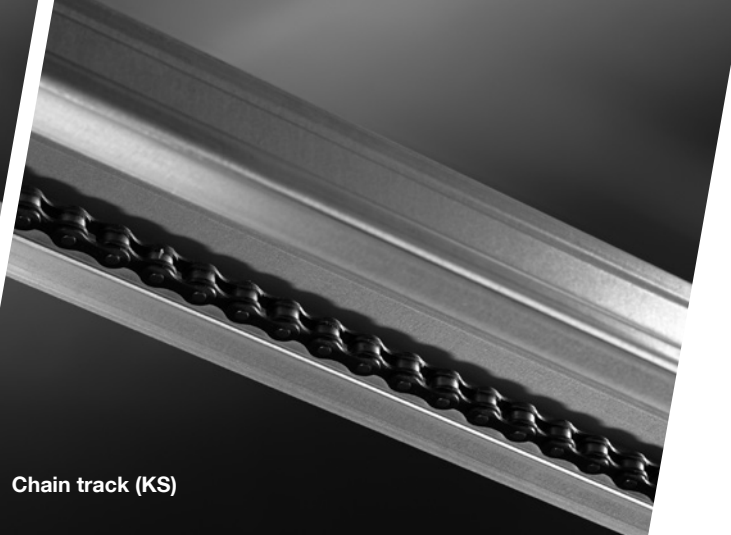

**Toothed belt track (ZS)**

**Chain track (KS)**

Door leaf surface:  
**> up to max. 10 m<sup>2</sup>**

Door leaf surface:  
**> up to max. 14 m<sup>2</sup>**

Door leaf surface:  
**> up to max. 17 m<sup>2</sup>**

	<b>BLACK 600 RUN 500</b>	<b>BLACK 800 RUN 700</b>	<b>BLACK 1000 BLACK 1200</b>
<b>UP-AND-OVER DOORS</b>			
Door height: <b>&gt; up to max. 2500 mm</b>	KS / ZS 20	KS / ZS 20	KS / ZS 20
Door height: <b>&gt; up to max. 2750 mm</b>	KS / ZS 30	KS / ZS 30	KS / ZS 30
Door height: <b>&gt; up to max. 3500 mm</b>	---	KS / ZS 40	KS / ZS 40
<b>SECTIONAL DOORS</b>			
Door height: <b>&gt; up to max. 2250 mm</b>	KS / ZS 20	KS / ZS 20	KS / ZS 20
Door height: <b>&gt; up to max. 2500 mm</b>	KS / ZS 30	KS / ZS 30	KS / ZS 30
Door height: <b>&gt; up to max. 3250 mm</b>	---	KS / ZS 40	KS / ZS 40

*KS / ZS 20 and KS / ZS 30 are available in 1-piece or 2-piece versions. KS / ZS 40 are only available in 2-piece versions.*